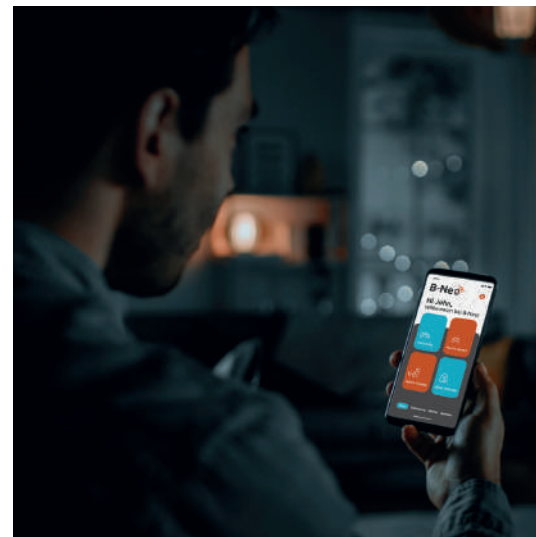

## The Idea

- ? Which kind of technology can make a sustainable difference in our day-by-day lifestyle?
- ? Make us feel better, and make our lives healthier, smarter, safer, and richer?
- ? Whether you drive, walk, work out, game, spend family time, or even sleep?

## The Technology

Based on its new and unique technology, B-Neo is able to measure multiple parameters simultaneously and can be applied to a wide range of products.

The direct integration of the extremely flat yet resilient sensors in flexible materials makes the production process efficient and economic.